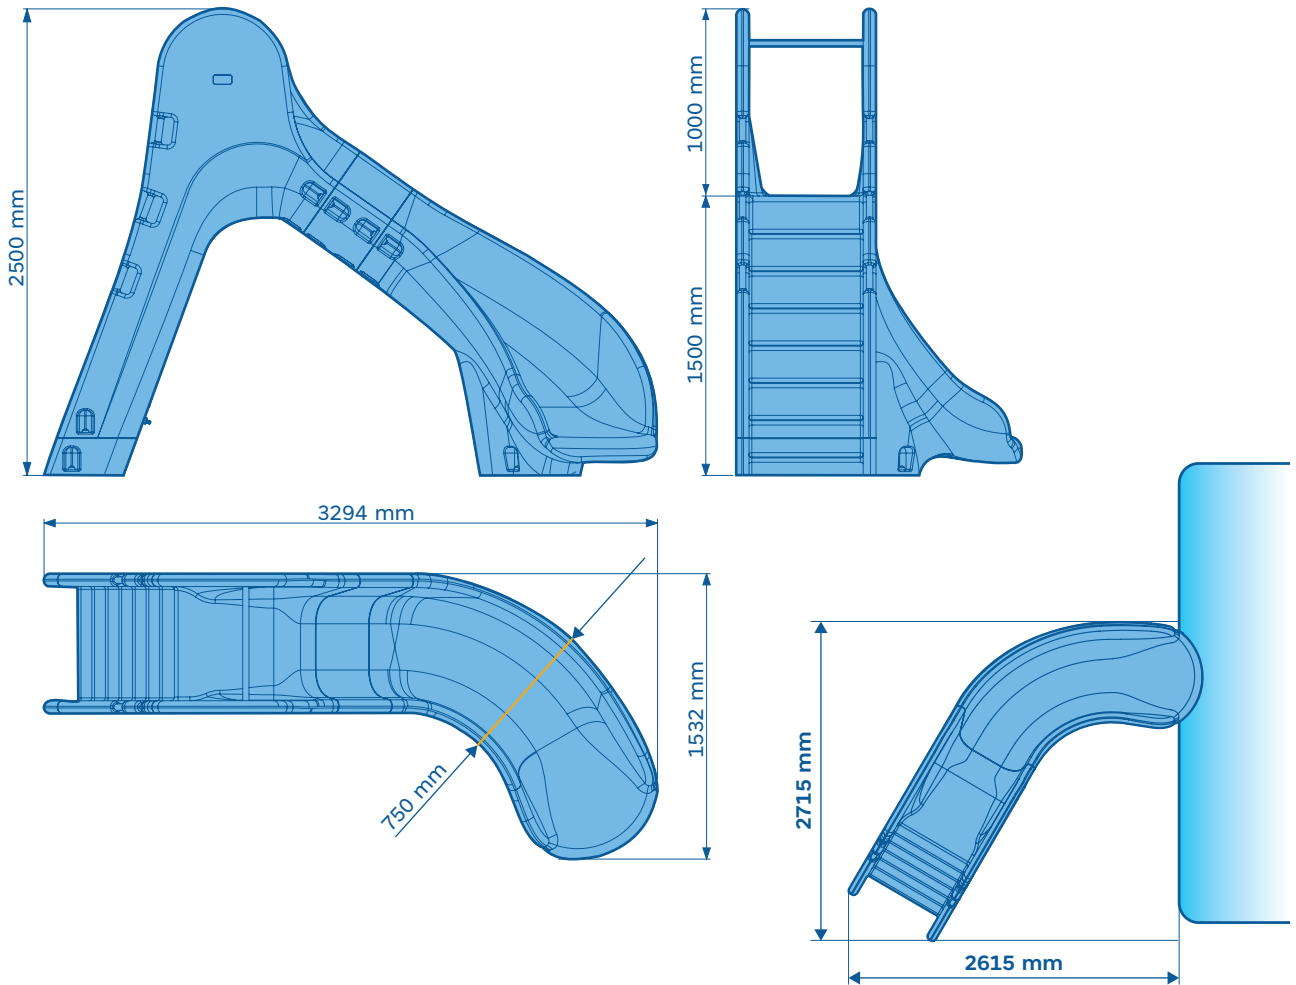

CURVED POOL SLIDE H150

Product certified under UNE-EN 17232:2021 / EN 17232:2020

Minimum space for installment According to the regulations

Installation requirements and safety regulations

POOL INSTALL

Do not install or use this slide if the safety distances indicated in the following graphics are not met

h	d Minimum
250 mm	375 mm
300 mm	450 mm
400 mm	600 mm
500 mm	750 mm
600 mm	900 mm
700 mm	1.050 mm

SPRAY PARK INSTALL

Do not install or use this slide if the safety distances indicated in the following graphics are not met

--- Impact zone (area free of protruding elements)

● Cushioned floor HIC < 1000