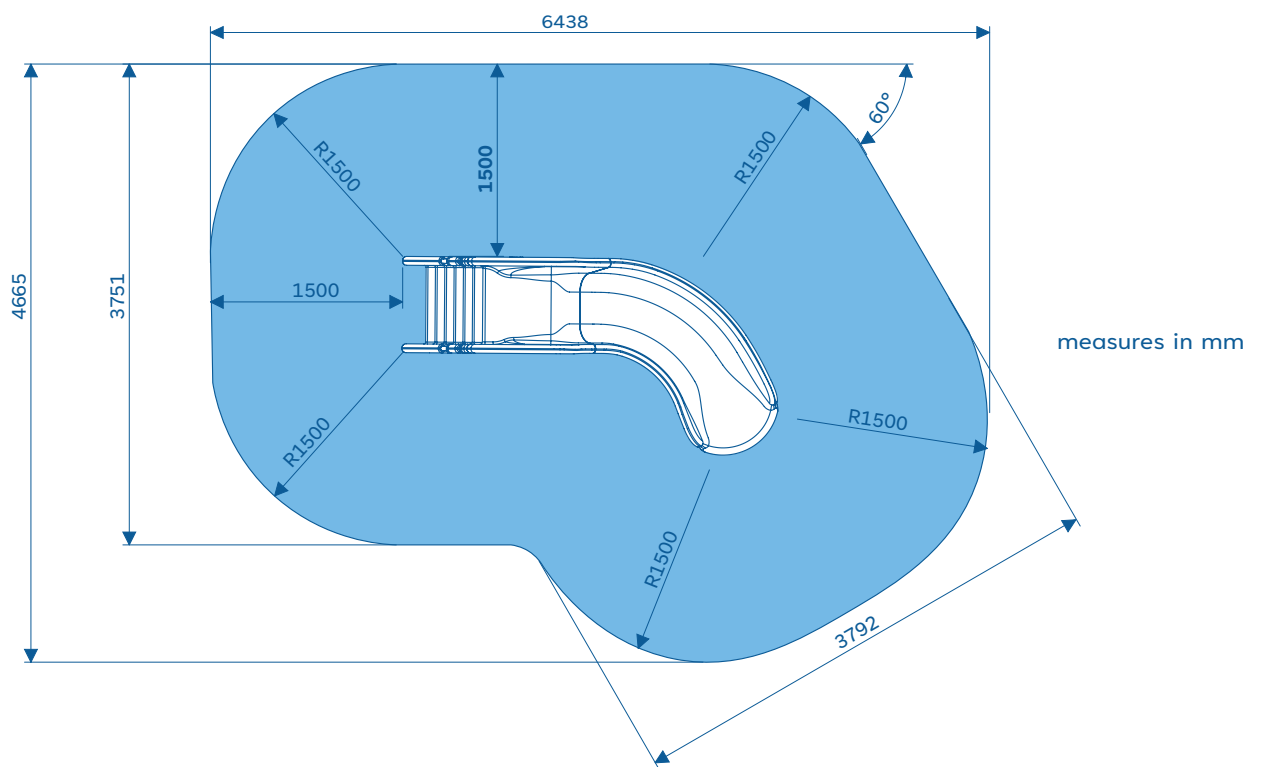

CURVED POOL SLIDE H150

Product certified under UNE-EN 17232:2021 / EN 17232:2020

Minimum space for installment According to the regulations

Installation requirements and safety regulations

POOL INSTALL

Do not install or use this slide if the safety distances indicated in the following graphics are not met

h	d Minimum
250 mm	375 mm
300 mm	450 mm
400 mm	600 mm
500 mm	750 mm
600 mm	900 mm
700 mm	1.050 mm

SPRAY PARK INSTALL

Do not install or use this slide if the safety distances indicated in the following graphics are not met

--- Impact zone (area free of protruding elements)

● Cushioned floor HIC < 1000