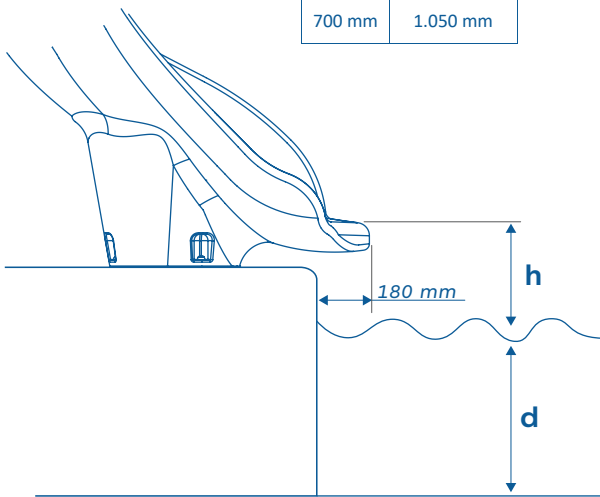

CURVED POOL SLIDE H150

Product certified under UNE-EN 17232:2021 / EN 17232:2020

Minimum space for installment According to the regulations

Installation requirements and safety regulations

POOL INSTALL

Do not install or use this slide if the safety distances indicated in the following graphics are not met

h	d Minimum
250 mm	375 mm
300 mm	450 mm
400 mm	600 mm
500 mm	750 mm
600 mm	900 mm
700 mm	1.050 mm

SPRAY PARK INSTALL

Do not install or use this slide if the safety distances indicated in the following graphics are not met

--- Impact zone (area free of protruding elements)

● Cushioned floor HIC < 1000