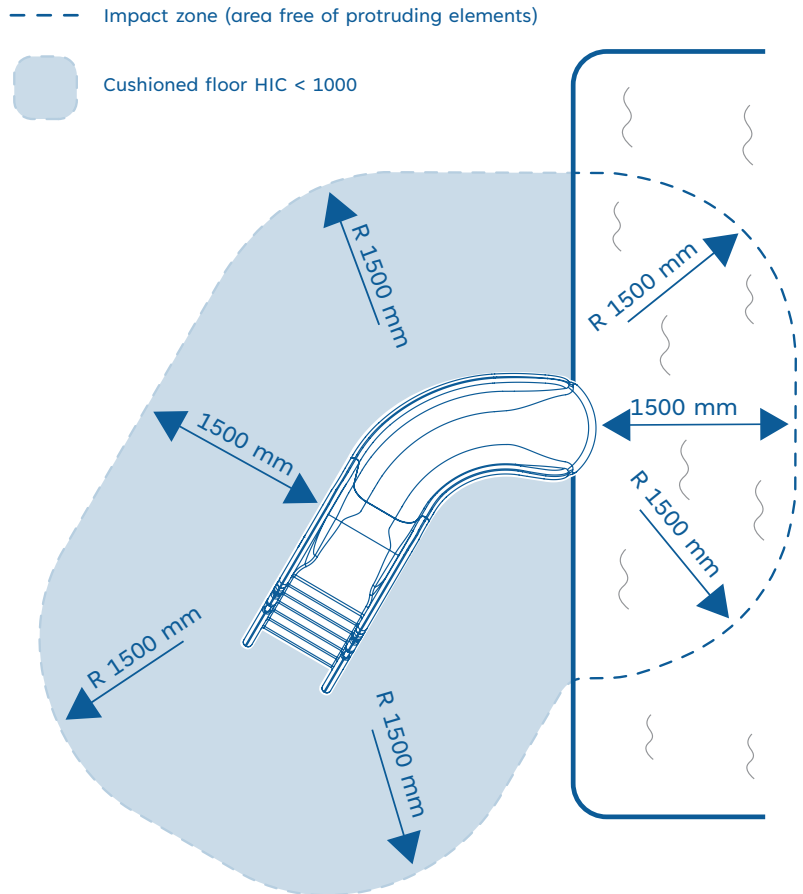

CURVED POOL SLIDE H150

Product certified under UNE-EN 17232:2021 / EN 17232:2020

Minimum space for installment According to the regulations

Installation requirements and safety regulations

POOL INSTALL

Do not install or use this slide if the safety distances indicated in the following graphics are not met

h	d Minimum
250 mm	375 mm
300 mm	450 mm
400 mm	600 mm
500 mm	750 mm
600 mm	900 mm
700 mm	1.050 mm

SPRAY PARK INSTALL

Do not install or use this slide if the safety distances indicated in the following graphics are not met

--- Impact zone (area free of protruding elements)

● Cushioned floor HIC < 1000